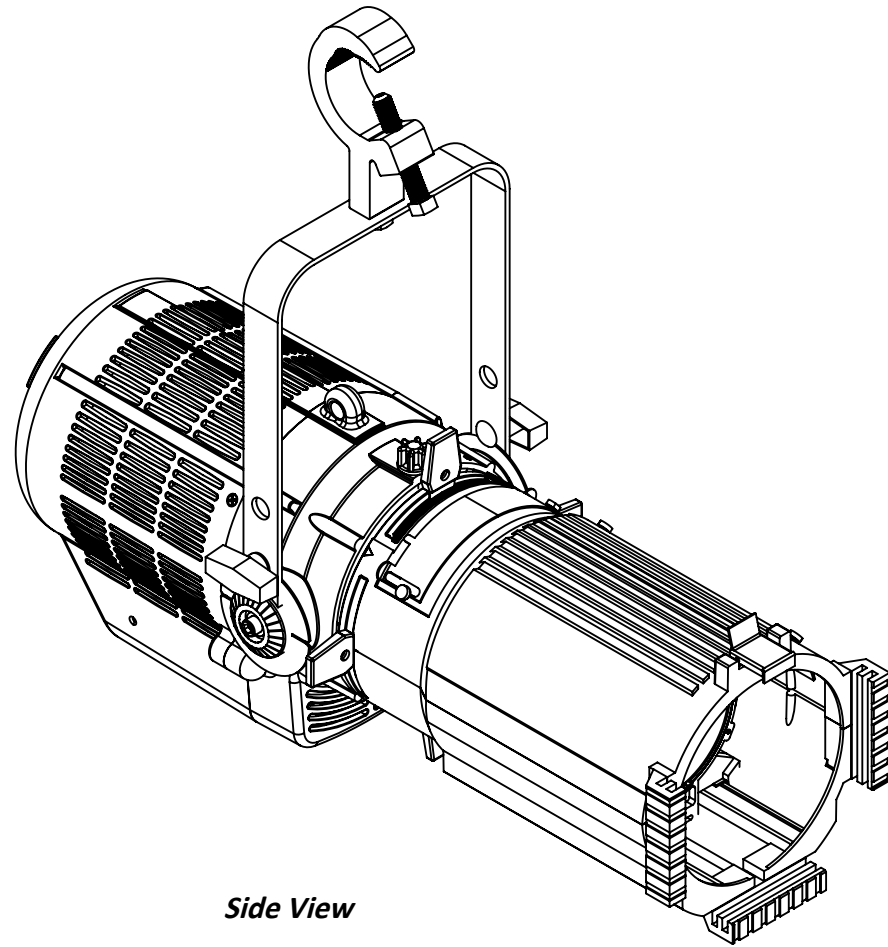

Included Items	
Part Numbers	Descriptions
6-CFB	Color Frame 7-1/2"x7-1/2"
SC-36-BK	Safety Chain- 1/8" Dia X 36"
PCL-PBG-12-5	5' 20A PowerCON from Parallel
PHXZ-SFLGSB	PHX ZOOM Soft Focus Lens B Size Pattern Holder

* Note: 515 or 510 C-Clamp are sold separately

PHX1.5 RGLB Profile Part Numbers	
Part Numbers	Descriptions
PHX1.5-RGLB-30Z-*	30-55° PHX 150W LED RGLB

* When Ordering you will use B (Black), W (White) or C (Custom)

Rear View

Side View

Front View

ALTMAN
LIGHTING
1400 East 66th Avenue.
Denver, CO 80229
www.AltmanLighting.com
+1-303-500-7072

PART NO: PHX1.5-RGLB-30Z-
DRAWN BY: MP
DATE: 4/9/2024
SCALE: 1:5

PRODUCT: PHX 1.5 Profile
with 30-55° Zoom Lens