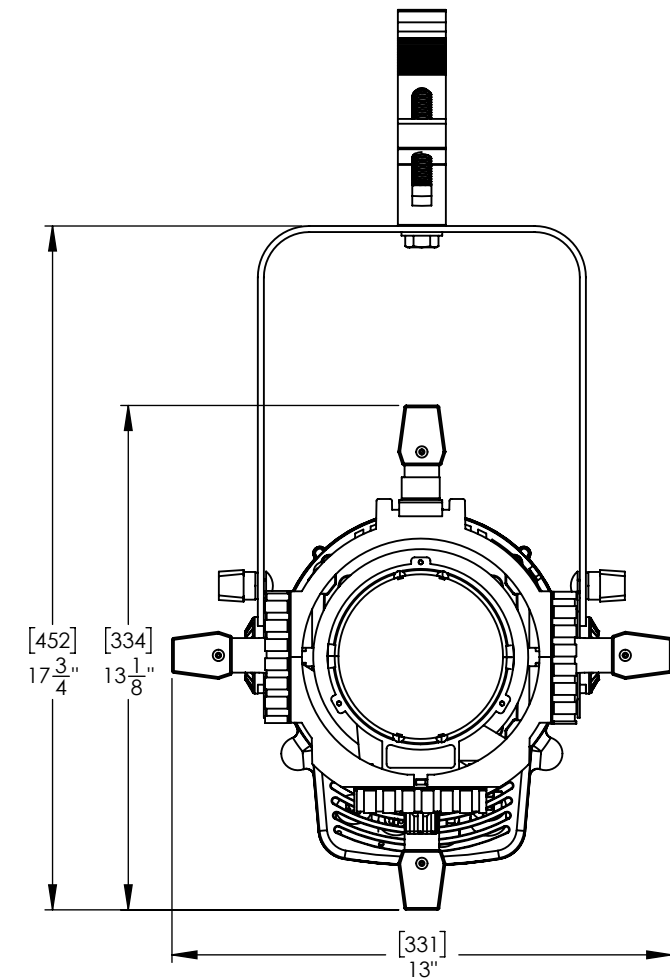

Included Items	
Part Numbers	Descriptions
6-CFB	Color Frame 7-1/2"x7-1/2"
SC-36-BK	Safety Chain- 1/8" Dia X 36"
PCL-PBG-12-5	5' 20A PowerCON from Parallel
PHXZ-SFLGSB	PHX ZOOM Soft Focus Lens B Size Pattern Holder

* Note: 515 or 510 C-Clamp are sold separately

PHX1.5 RGLB Profile Part Numbers	
Part Numbers	Descriptions
PHX1.5-RGLB-30Z-*	30-55° PHX 150W LED RGLB

* When Ordering you will use B (Black), W (White) or C (Custom)

Rear View

Side View

Front View

ALTMAN
LIGHTING
1400 East 66th Avenue.
Denver, CO 80229
www.AltmanLighting.com
+1-303-500-7072

PART NO: PHX1.5-RGLB-30Z-
DRAWN BY: MP
DATE: 4/9/2024
SCALE: 1:5

PRODUCT: PHX 1.5 Profile
with 30-55° Zoom Lens