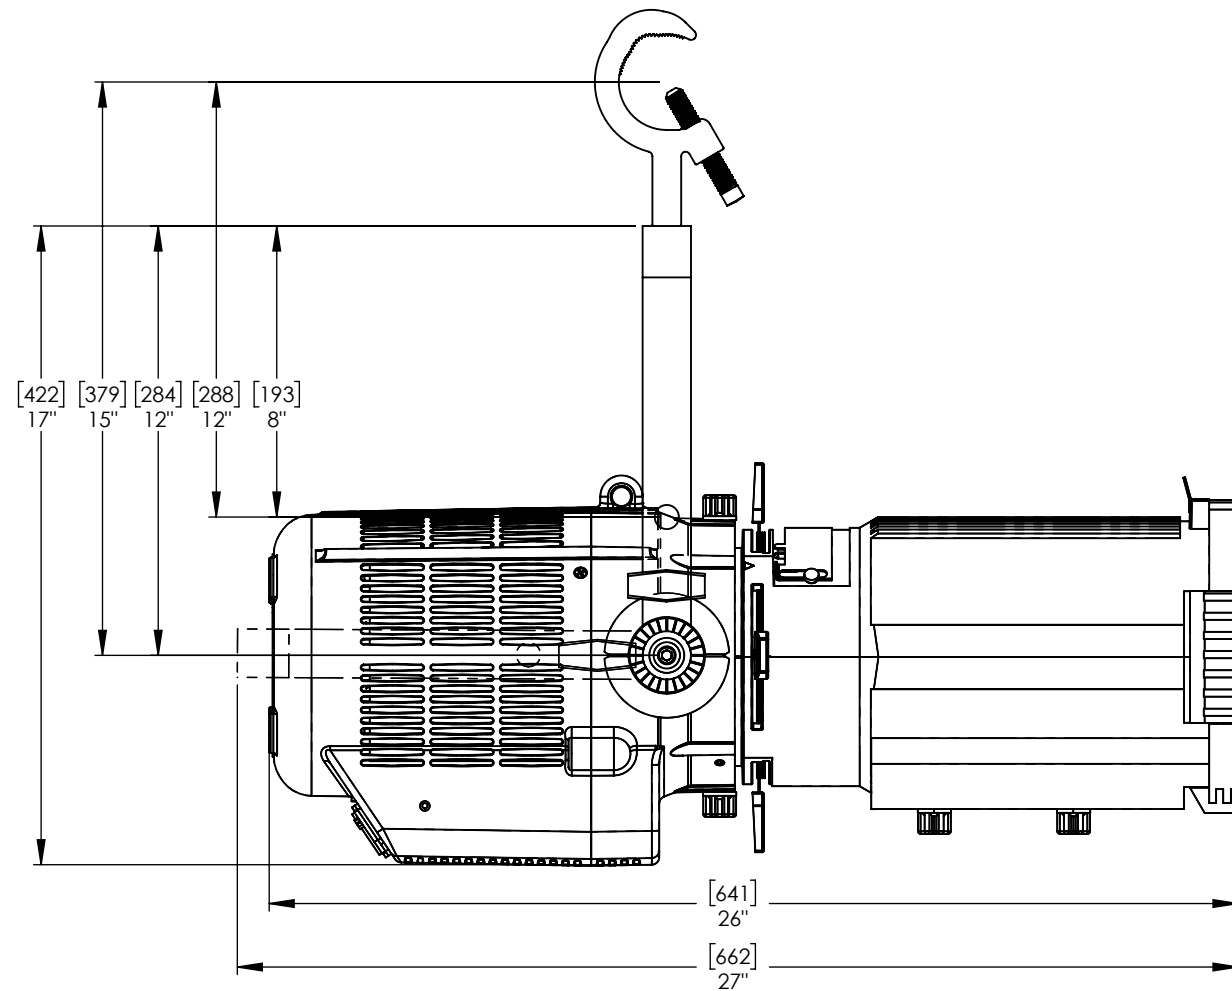

Included Items	
Part Numbers	Descriptions
6-CFB	Color Frame 7-1/2"x7-1/2"
SC-36-BK	Safety Chain- 1/8" Dia X 36"
PCL-PBG-12-5	5' 20A PowerCON from Parallel
PHXZ-SFLGSB	PHX ZOOM Soft Focus Lens B Size Pattern Holder

* Note: 515 or 510 C-Clamp are sold separately

PHX1.5 RGLB Profile Part Numbers	
Part Numbers	Descriptions
PHX1.5-RGLB-30Z-*	30-55° PHX 150W LED RGLB

* When Ordering you will use B (Black), W (White) or C (Custom)

Rear View

Side View

Front View

ALTMAN
LIGHTING
1400 East 66th Avenue.
Denver, CO 80229
www.AltmanLighting.com
+1-303-500-7072

PART NO: PHX1.5-RGLB-30Z-
DRAWN BY: MP
DATE: 4/9/2024
SCALE: 1:5

PRODUCT: PHX 1.5 Profile
with 30-55° Zoom Lens