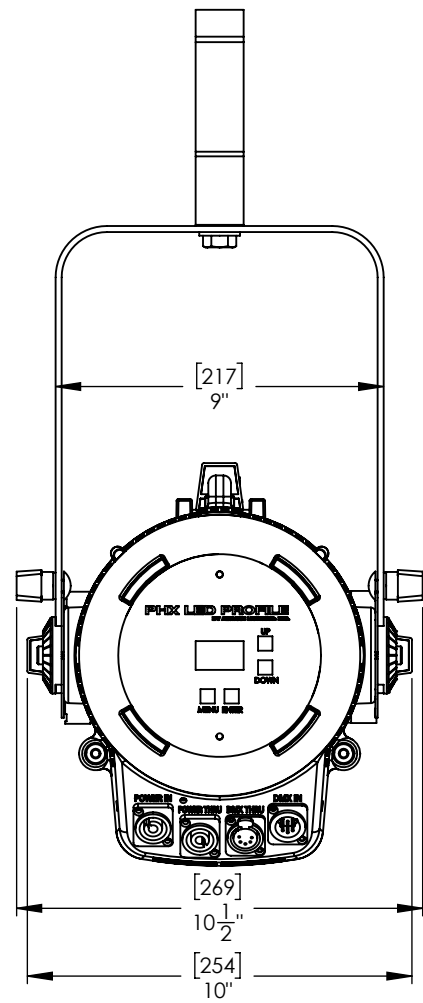

Included Items	
Part Numbers	Descriptions
6-CFB	Color Frame 7-1/2"x7-1/2"
SC-36-BK	Safety Chain- 1/8" Dia X 36"
PCL-PBG-12-5	5' 20A PowerCON from Parallel
PHXZ-SFLGSB	PHX ZOOM Soft Focus Lens B Size Pattern Holder

* Note: 515 or 510 C-Clamp are sold separately

PHX1.5 RGLB Profile Part Numbers	
Part Numbers	Descriptions
PHX1.5-RGLB-30Z-*	30-55° PHX 150W LED RGLB

* When Ordering you will use B (Black), W (White) or C (Custom)

Rear View

Side View

Front View

ALTMAN
LIGHTING
1400 East 66th Avenue.
Denver, CO 80229
www.AltmanLighting.com
+1-303-500-7072

PART NO: PHX1.5-RGLB-30Z-
DRAWN BY: MP
DATE: 4/9/2024
SCALE: 1:5

PRODUCT: PHX 1.5 Profile
with 30-55° Zoom Lens