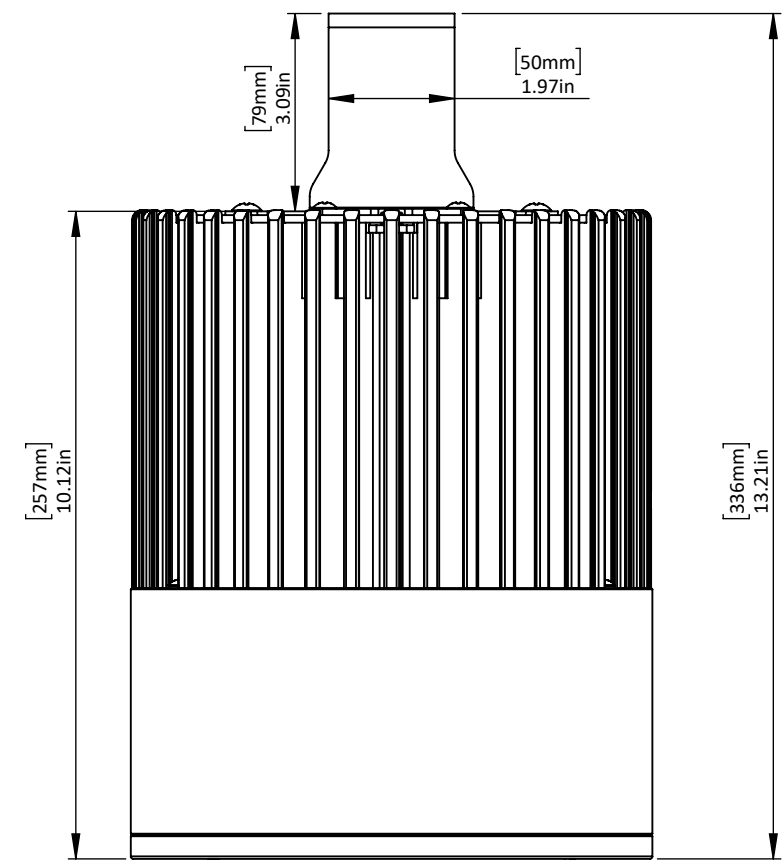

PRODUCT Part Numbers	
Part Numbers	Descriptions
CDP200-*-KO-**	Chalice 200 Pendant with Knockout Plate

\* Note: Mounting options are sold separately  
 \*\* When Ordering you will use B (Black), W (White) or C (Custom)

**ALTMAN**  
 LIGHTING  
 1400 East 66th Avenue.  
 Denver, CO 80229  
 www.AltmanLighting.com  
 +1-303-500-7072

PART NO: CDP200-RGBL-KO  
 DRAWN BY: MP  
 DATE: 7/5/2024  
 SCALE: 1:3

PRODUCT:  
**Chalice 200 Pendant**  
 with Knockout Plate

REV:	DATE:	NOTE:

Side View

Top View  
 With Knockout Plate Removed

Knockout Plate Installed

Bottom View