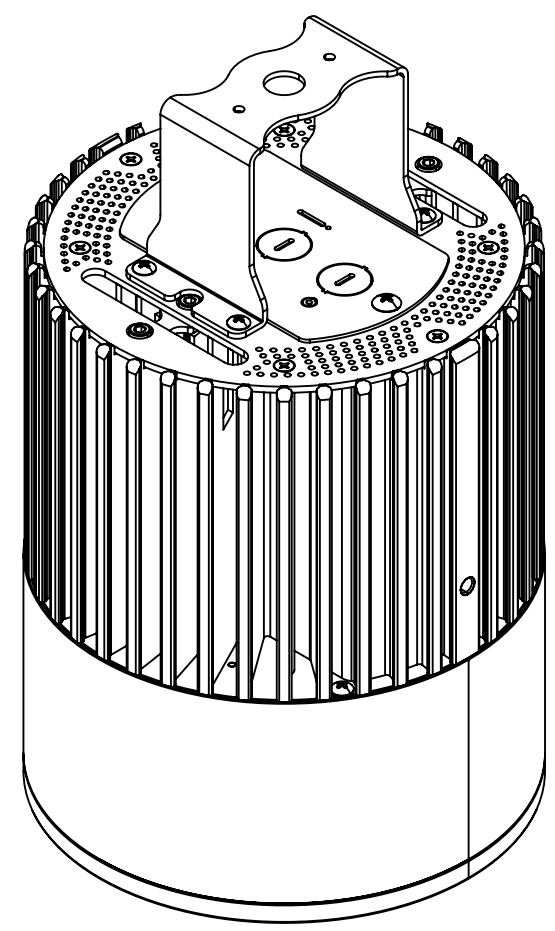

PRODUCT Part Numbers	
Part Numbers	Descriptions
CDP200-*-KO-**	Chalice 200 Pendant with Knockout Plate

\* Note: Mounting options are sold separately  
 \*\* When Ordering you will use B (Black), W (White) or C (Custom)

**ALTMAN**  
 LIGHTING  
 1400 East 66th Avenue.  
 Denver, CO 80229  
 www.AltmanLighting.com  
 +1-303-500-7072

PART NO: CDP200-RGBL-KO  
 DRAWN BY: MP  
 DATE: 7/5/2024  
 SCALE: 1:3

PRODUCT:  
**Chalice 200 Pendant**  
 with Knockout Plate

REV:	DATE:	NOTE:

Side View

Top View  
 With Knockout Plate Removed

Knockout Plate Installed

Bottom View