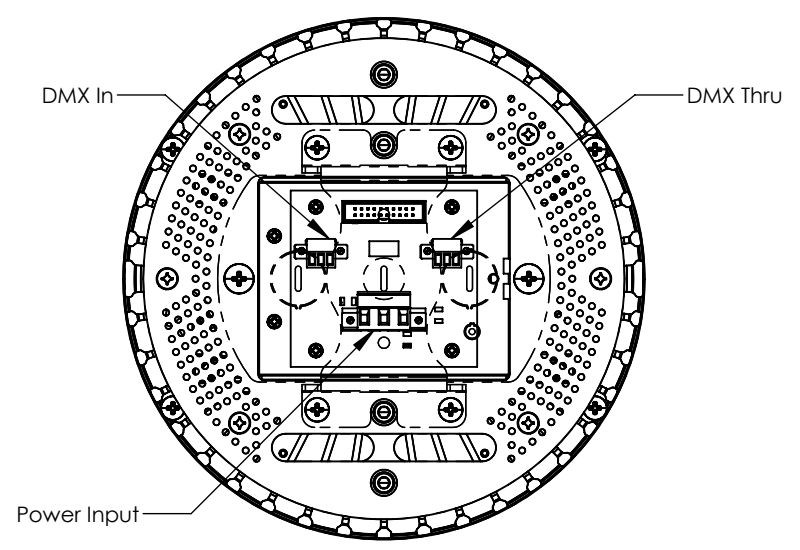

PRODUCT Part Numbers	
Part Numbers	Descriptions
CDP200-*-KO-**	Chalice 200 Pendant with Knockout Plate

\* Note: Mounting options are sold separately  
 \*\* When Ordering you will use B (Black), W (White) or C (Custom)

**ALTMAN**  
 LIGHTING  
 1400 East 66th Avenue.  
 Denver, CO 80229  
 www.AltmanLighting.com  
 +1-303-500-7072

PART NO: CDP200-RGBL-KO  
 DRAWN BY: MP  
 DATE: 7/5/2024  
 SCALE: 1:3

PRODUCT:  
**Chalice 200 Pendant**  
 with Knockout Plate

REV:	DATE:	NOTE:

Side View

Top View  
 With Knockout Plate Removed

Knockout Plate Installed

Bottom View