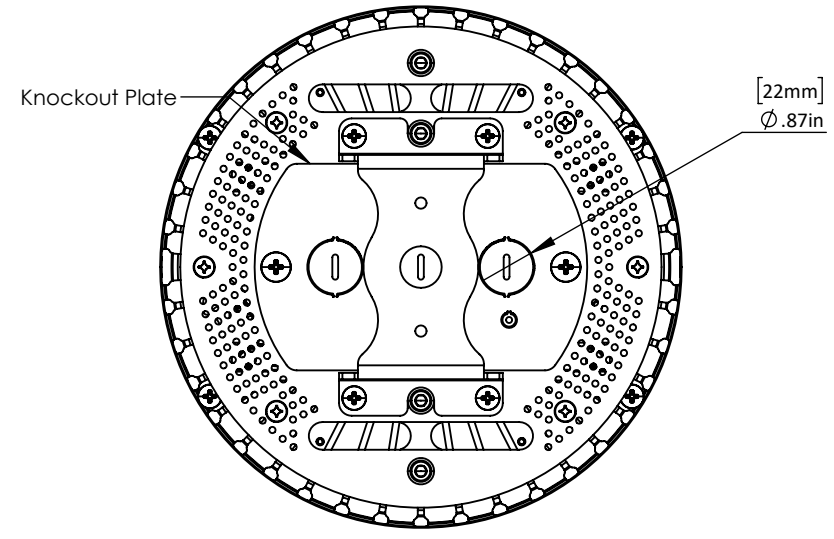

PRODUCT Part Numbers	
Part Numbers	Descriptions
CDP200-*-KO-**	Chalice 200 Pendant with Knockout Plate

\* Note: Mounting options are sold separately  
 \*\* When Ordering you will use B (Black), W (White) or C (Custom)

**ALTMAN**  
 LIGHTING  
 1400 East 66th Avenue.  
 Denver, CO 80229  
 www.AltmanLighting.com  
 +1-303-500-7072

PART NO: CDP200-RGBL-KO  
 DRAWN BY: MP  
 DATE: 7/5/2024  
 SCALE: 1:3

PRODUCT:  
**Chalice 200 Pendant**  
 with Knockout Plate

REV:	DATE:	NOTE:

Side View

Top View  
 With Knockout Plate Removed

Knockout Plate Installed

Bottom View