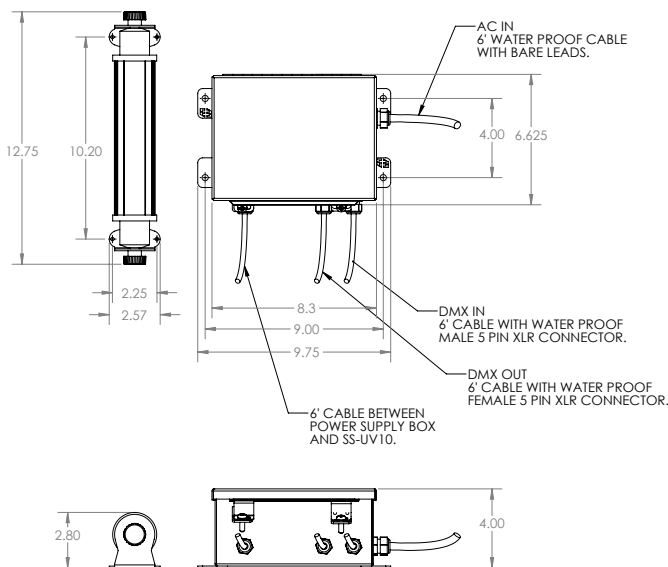

An on board multi-voltage power supply allows for direct power & data connection as well as feed through capabilities. The SPECTRA UV 40 is compatible with both DMX & RDM protocols and comes complete with a library of pre-programmed fades, strobes as well as manual intensity controls. Shows and addressing are accessed via the push button display.

FEATURES

- High performance, long life UV-A emitters
- Less visible light than traditional blacklights
- Individual focus of the UV Cell's
- Interchangeable yoke for vertical or horizontal alignment of the LED cell's
- Compatible with DMX and RDM protocols
- DMX Address assignable via RDM or on-board push button display
- Feed through Power & Data Capabilities
- User selectable 8 and 16-Bit personalities for smooth fades from 0 to 100%
- Pre-programmed modes for full on, strobe or manual dimming
- On board multi-voltage power supply
- Black finish
- Weight: Approximately 16 lbs. (7.26 kg)
- ETL, cETL and IP65 Listed
- Made in the USA

SPECIFICATIONS

Materials: Lightweight aluminum fabrication with all corrosion resistant materials and hardware.

Light Engine: (4) 365nm UV emitters per pod (16 emitters maximum).

Lensing: 10°, 30° or 60° lens options.

Rating: IP65 for outdoor use.

Electrical Rating: Multi voltage, 100-240VAC operation.

Cable: 5' UV10C IP65 Extension Cable included.

Finish: Anodized Black.

Weight: Approx. 20 lbs.

Model	
SS-UV40-*	Complete 4 pod system
* (Pod degree spread)	10=10 degree, 30=30 degree, 60=60 degree